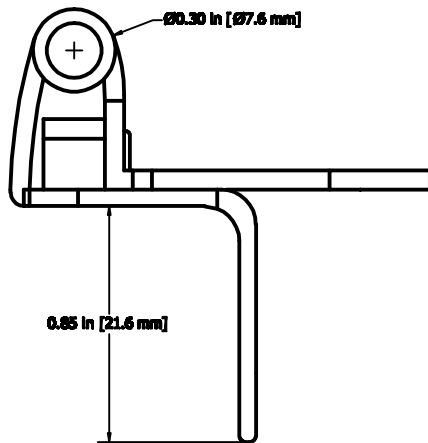

**#3302
Semi-Concealed
Hinge, 1/4"
Overlay Hinge**

Hinge features spring loaded self-closing mechanism.

Item # and Description #3302 Semi-Concealed Hinge, 1/4" Overlay Hinge		Baltimore Hardware Company 8901 Kebo Drive Baltimore, MD 21221	
Notes Includes 3 per #6 Flat Head & 3 per #5 Oval Head screws		Date: 02/07/07	Scale: 2:1
		Weight: 0.50 Lbs	