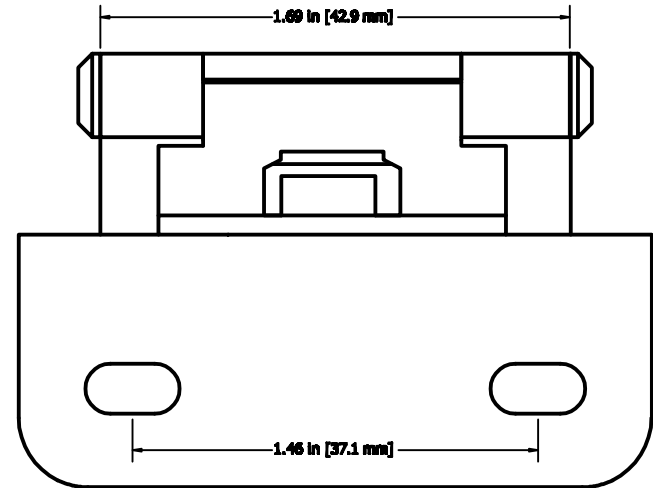

**#3302
Semi-Concealed
Hinge, 1/4"
Overlay Hinge**

Hinge features spring loaded self-closing mechanism.

Item # and Description #3302 Semi-Concealed Hinge, 1/4" Overlay Hinge		Baltimore Hardware Company 8901 Kebo Drive Baltimore, MD 21221	
Notes Includes 3 per #6 Flat Head & 3 per #5 Oval Head screws		Date: 02/07/07	Scale: 2:1
		Weight: 0.50 Lbs	