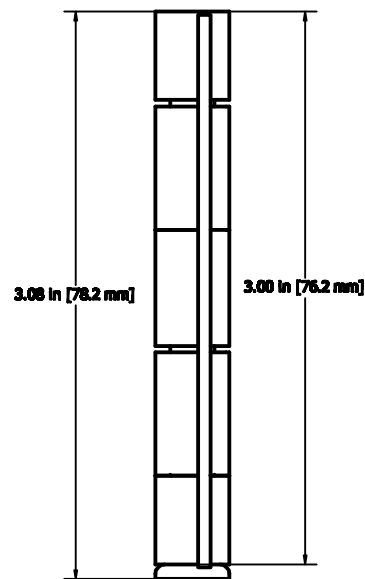

#8300 Residential Door Hinge 3" x 3" Round

Hinge features removable pin & 5/8" radius corners.
Brushed nickel finish matches today's modern look.

Item # and Description #8300 Residential Door Hinge 3" x 3" Round	Baltimore Hardware Company 8901 Kelso Drive Baltimore, MD 21221	
Notes Includes 6 pcs #8 Flat Head	Date 05/06/07	Scale 2:1 Weight 0.25 Lbs