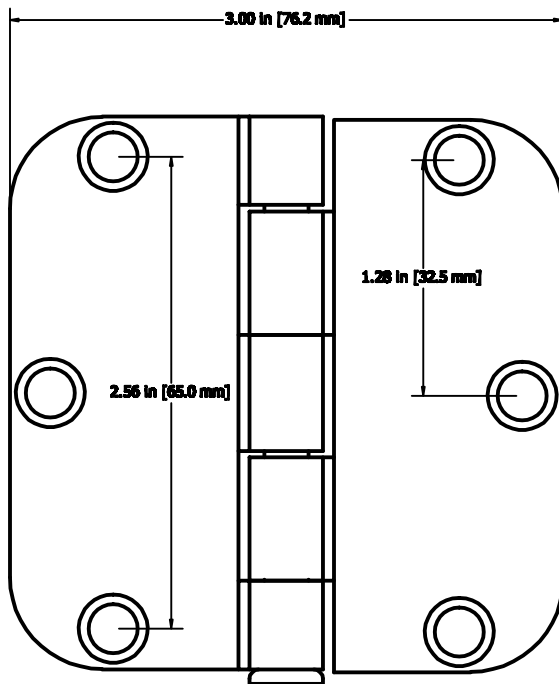

#8300 Residential Door Hinge 3" x 3" Round

Hinge features removable pin & 5/8" radius corners.
Brushed nickel finish matches today's modern look.

Item # and Description #8300 Residential Door Hinge 3" x 3" Round	Baltimore Hardware Company 8901 Kelso Drive Baltimore, MD 21221	
Notes Includes 6 pcs #8 Flat Head	Date 05/06/07	Scale 2:1 Weight 0.25 Lbs