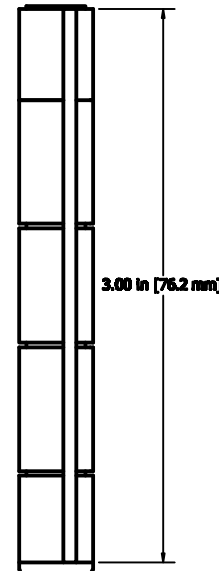

#8300 Residential Door Hinge 3" x 3" Square

Hinge features removable pin & square corners.
Brushed nickel finish matches today's modern look.

Item # and Description: #8300 Residential Door Hinge 3" x 3" Square		Baltimore Hardware Company 8901 Kebo Drive Baltimore, MD 21221	
Notes: Includes 6 pcs #8 Flat Head		Date: 03/06/07	Scale: 2:1
		Weight: 0.261 lbs	