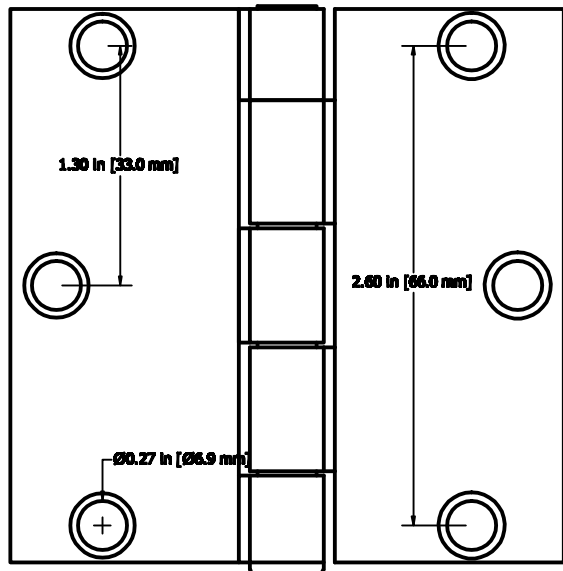

#8300 Residential Door Hinge 3" x 3" Square

Hinge features removable pin & square corners.
Brushed nickel finish matches today's modern look.

Item # and Description: #8300 Residential Door Hinge 3" x 3" Square		Baltimore Hardware Company 8901 Kebo Drive Baltimore, MD 21221	
Notes: Includes 6 pcs #8 Flat Head		Date: 03/06/07	Scale: 2:1
		Weight: 0.261 lbs	