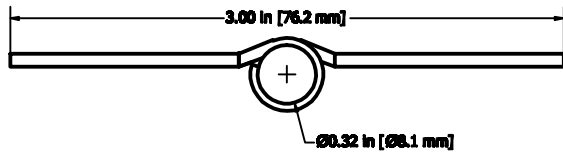

#8300 Residential Door Hinge 3" x 3" Square

Hinge features removable pin & square corners.
Brushed nickel finish matches today's modern look.

Item # and Description: #8300 Residential Door Hinge 3" x 3" Square		Baltimore Hardware Company 8901 Kebo Drive Baltimore, MD 21221	
Notes: Includes 6 pcs #8 Flat Head		Date: 03/06/07	Scale: 2:1
		Weight: 0.261 lbs	