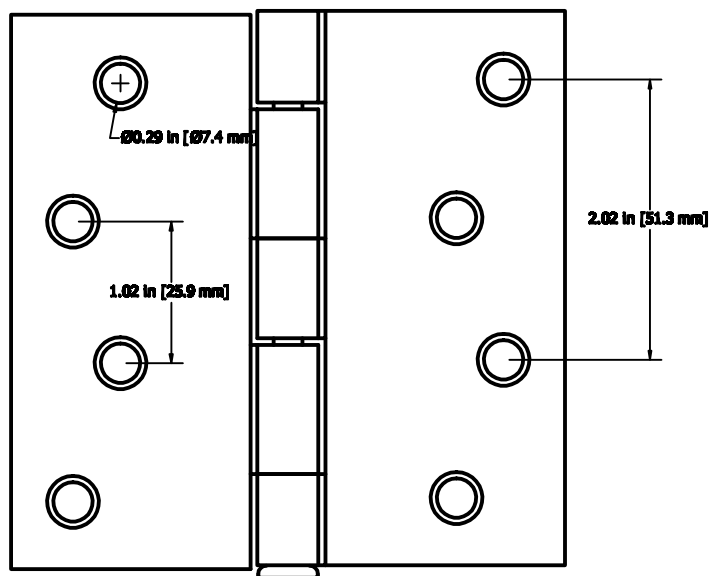

# #8360 Residential Door Hinge 4" x 4" Square

**Hinge features removable pin & square corners.  
Brushed nickel finish matches today's modern look.**

<b>Part # and Description:</b> #8360 Residential Door Hinge 4" x 4" Square		<b>Baltimore Hardware Company</b> 8901 Kelso Drive Baltimore, MD 21221	
<b>Notes:</b> Includes 8 pcs #8 Flat Head		Date 05/02/07	Scale 1:1
		Weight 0.216 lbs	