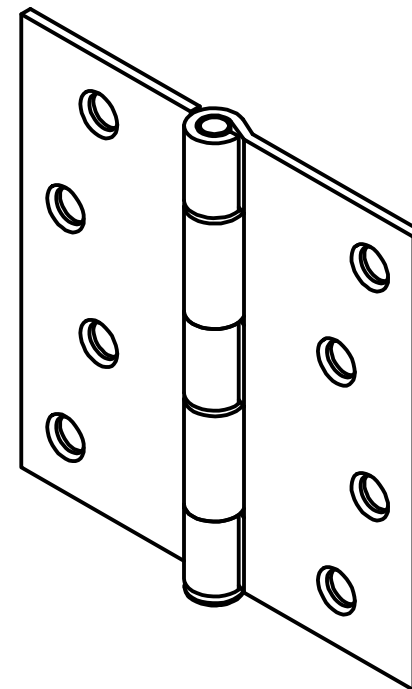

# #8360 Residential Door Hinge 4" x 4" Square

**Hinge features removable pin & square corners.  
Brushed nickel finish matches today's modern look.**

<b>Part # and Description:</b> #8360 Residential Door Hinge 4" x 4" Square		<b>Baltimore Hardware Company</b> 8901 Kelso Drive Baltimore, MD 21221	
<b>Notes:</b> Includes 8 pcs #8 Flat Head		Date 05/02/07	Scale 1:1
		Weight 0.216 lbs	