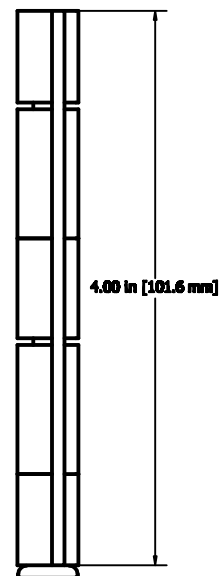

# #8360 Residential Door Hinge 4" x 4" Square

**Hinge features removable pin & square corners.  
Brushed nickel finish matches today's modern look.**

<b>Part # and Description:</b> #8360 Residential Door Hinge 4" x 4" Square		<b>Baltimore Hardware Company</b> 8901 Kelso Drive Baltimore, MD 21221	
<b>Notes:</b> Includes 8 pcs #8 Flat Head		Date 05/02/07	Scale 1:1
		Weight 0.216 lbs	