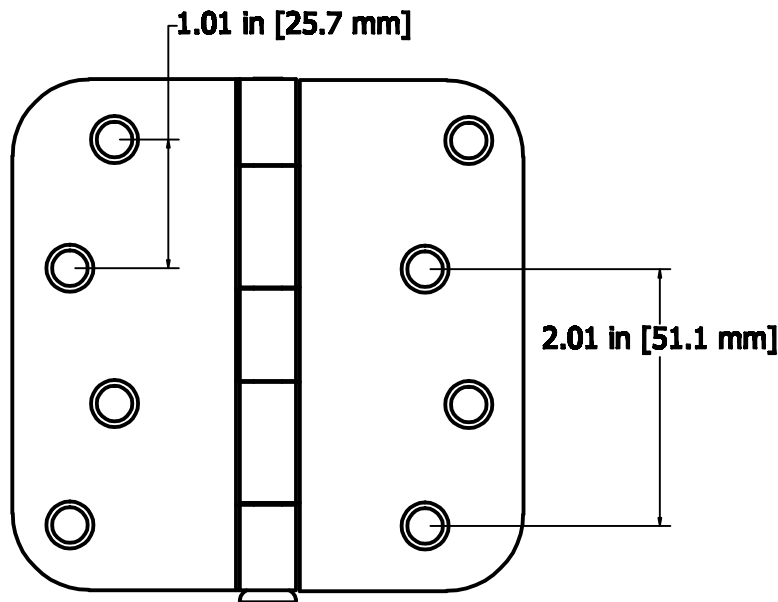

#8370 Residential Door Hinge 4" x 4" Round

Hinge features removable pin & 5/8" radius corners. Brushed nickel finish matches today's modern look.

Item # and Description
#8370 Residential Door Hinge 4" x 4" R

Notes
Includes 8 pcs #8 Flat Head

Baltimore Hardware Company
8901 Kelso Drive
Baltimore, MD 21221

Date 02/01/07 Scale 1:1 Weight 0.022Lbs