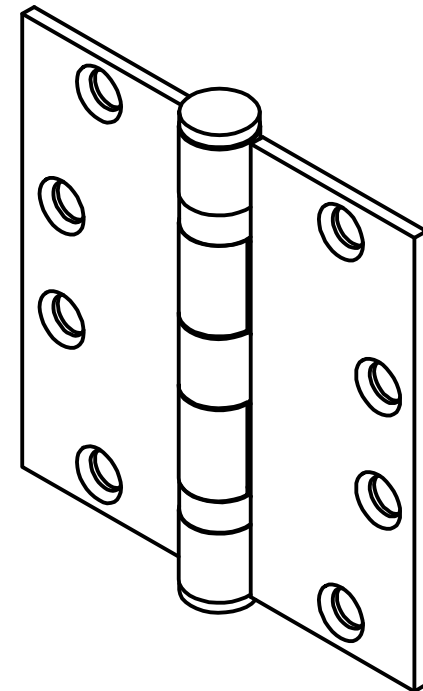

#8510 Ball Bearing Commercial Door Hinge 4" x 4" Square

High quality commercial door hinge features ball-bearings for quiet and smooth operation. The pin is removable.

Item # and Description: #8510 Ball Bearing Commercial Door Hinge-4" x 4" Square		Baltimore Hardware Company 8901 Kelso Drive Baltimore, MD 21221	
Notes: Includes 8 pcs #12 Flat Head		Date: 02/02/07	Scale: 1:1
		Weight: 0.75 lbs	