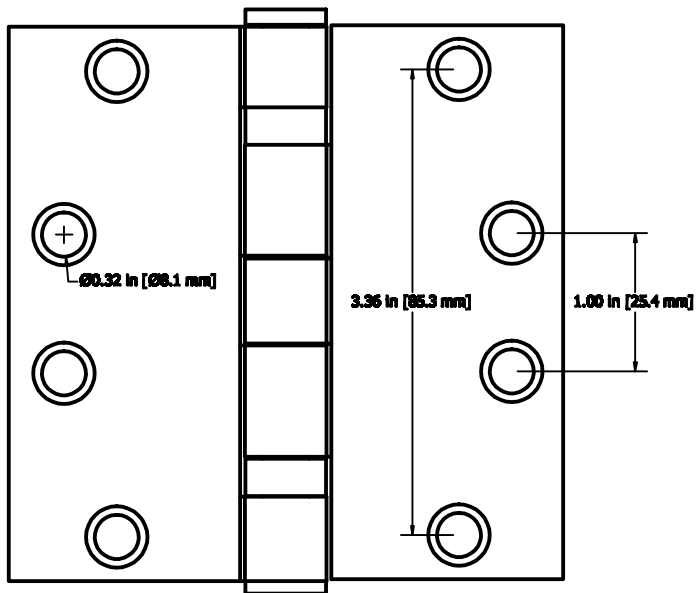

#8510 Ball Bearing Commercial Door Hinge 4" x 4" Square

High quality commercial door hinge features ball-bearings for quiet and smooth operation. The pin is removable.

Item # and Description: #8510 Ball Bearing Commercial Door Hinge-4" x 4" Square		Baltimore Hardware Company 8901 Kelso Drive Baltimore, MD 21221	
Notes: Includes 8 pcs #12 Flat Head		Date: 02/02/07	Scale: 1:1
		Weight: 0.75 lbs	