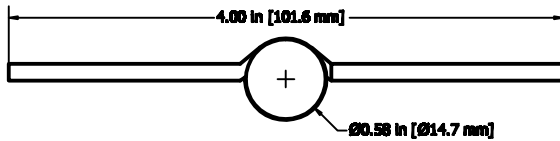

#8510 Ball Bearing Commercial Door Hinge 4" x 4" Square

High quality commercial door hinge features ball-bearings for quiet and smooth operation. The pin is removable.

Item # and Description: #8510 Ball Bearing Commercial Door Hinge-4" x 4" Square		Baltimore Hardware Company 8901 Kelso Drive Baltimore, MD 21221	
Notes: Includes 8 pcs #12 Flat Head		Date: 02/02/07	Scale: 1:1
		Weight: 0.75 lbs	