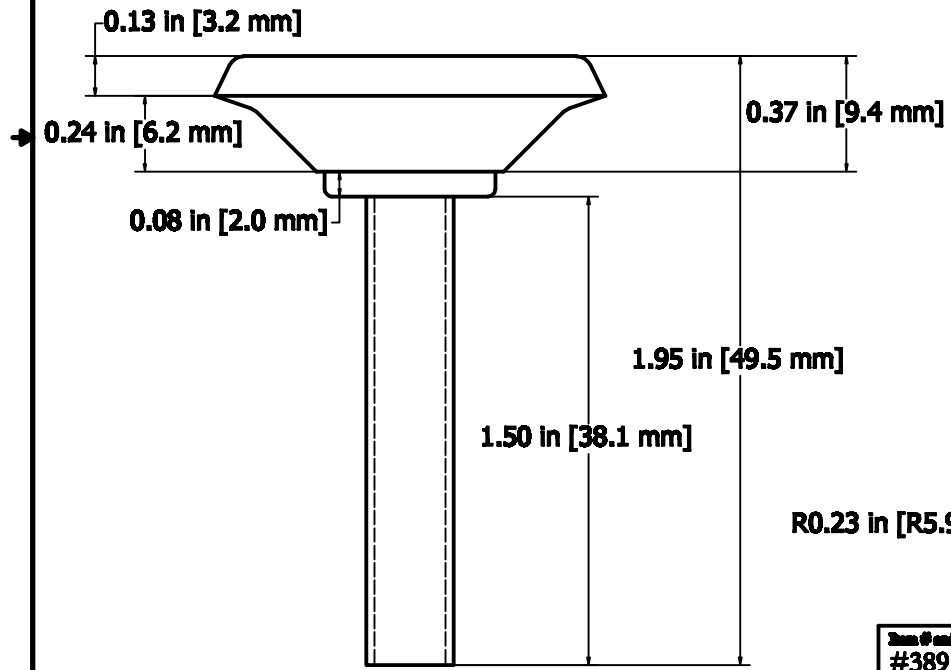

#389 Adjustable Floor Glide

5/16-18 x 1-1/2" Stem
x 1-1/4" Base

Item # and Description #389 Adjustable Floor Glide
Name 5/16-18 x 1-1/2" Stem x 1-1/4" Base

Baltimore Hardware Company 8901 Keelo Drive Baltimore, MD 21221		
Date: 04/24/07	Page: 41	Weight: 0.043 Lb