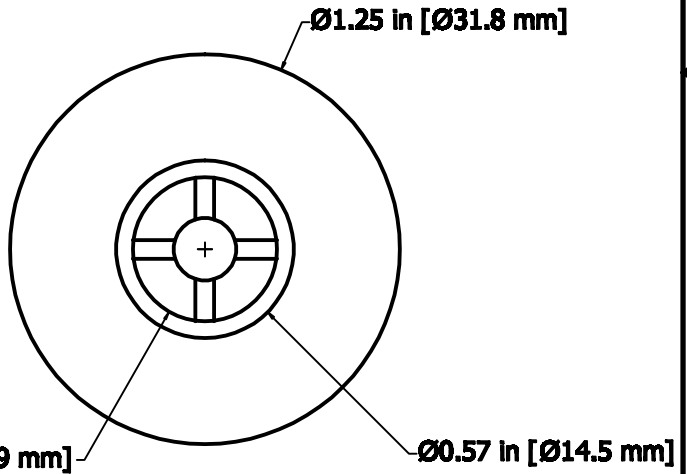

#389 Adjustable Floor Glide

5/16-18 x 1-1/2" Stem
x 1-1/4" Base

Item # and Description #389 Adjustable Floor Glide
Name 5/16-18 x 1-1/2" Stem x 1-1/4" Base

Baltimore Hardware Company 8901 Keelo Drive Baltimore, MD 21221		
Date: 04/24/07	Page: 41	Weight: 0.043 Lb