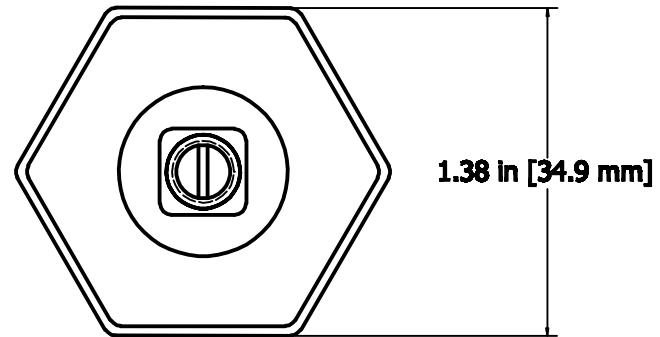

**#525 Adjustable Metal Glide,
5/16-18 x 1-1/2" Stem x 1-3/8" Base**

Item # and Description #525 Adjustable Metal Glide	Baltimore Hardware Company 8901 Kelso Drive Baltimore, MD 21221
Specs 5/16-18 x 1-1/2" Stem x 1-3/8" Base	
Date 04/24/07	Scale 3:1
Weight 0.07 lbs	