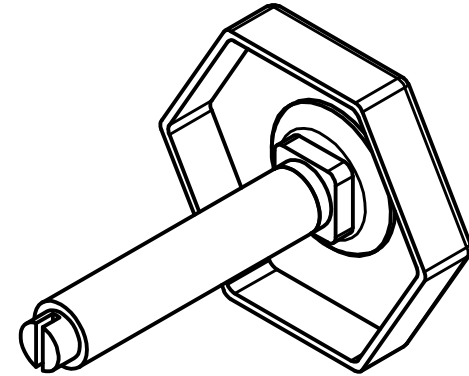

**#525 Adjustable Metal Glide,
5/16-18 x 1-1/2" Stem x 1-3/8" Base**

Item # and Description #525 Adjustable Metal Glide	Baltimore Hardware Company 8901 Kelso Drive Baltimore, MD 21221
Specs 5/16-18 x 1-1/2" Stem x 1-3/8" Base	
Date 04/24/07	Scale 3:1
Weight 0.07 lbs	