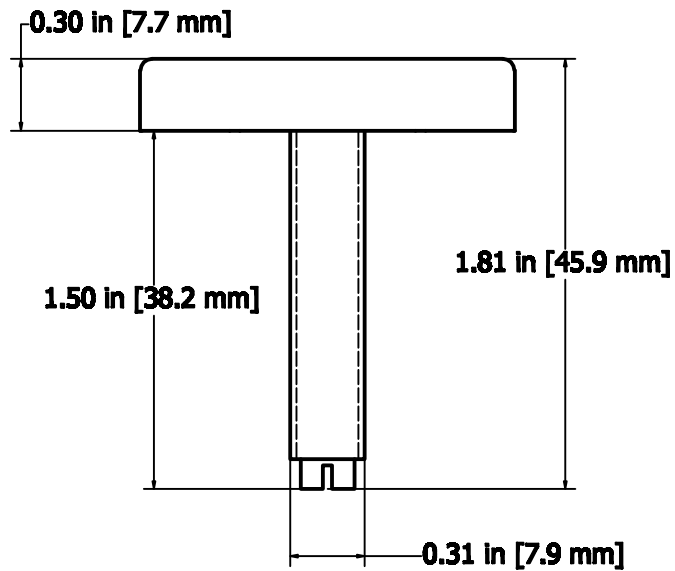

**#525 Adjustable Metal Glide,
5/16-18 x 1-1/2" Stem x 1-3/8" Base**

Item # and Description #525 Adjustable Metal Glide	Baltimore Hardware Company 8901 Kelso Drive Baltimore, MD 21221
Specs 5/16-18 x 1-1/2" Stem x 1-3/8" Base	
Date 04/24/07	Scale 3:1
Weight 0.07 lbs	