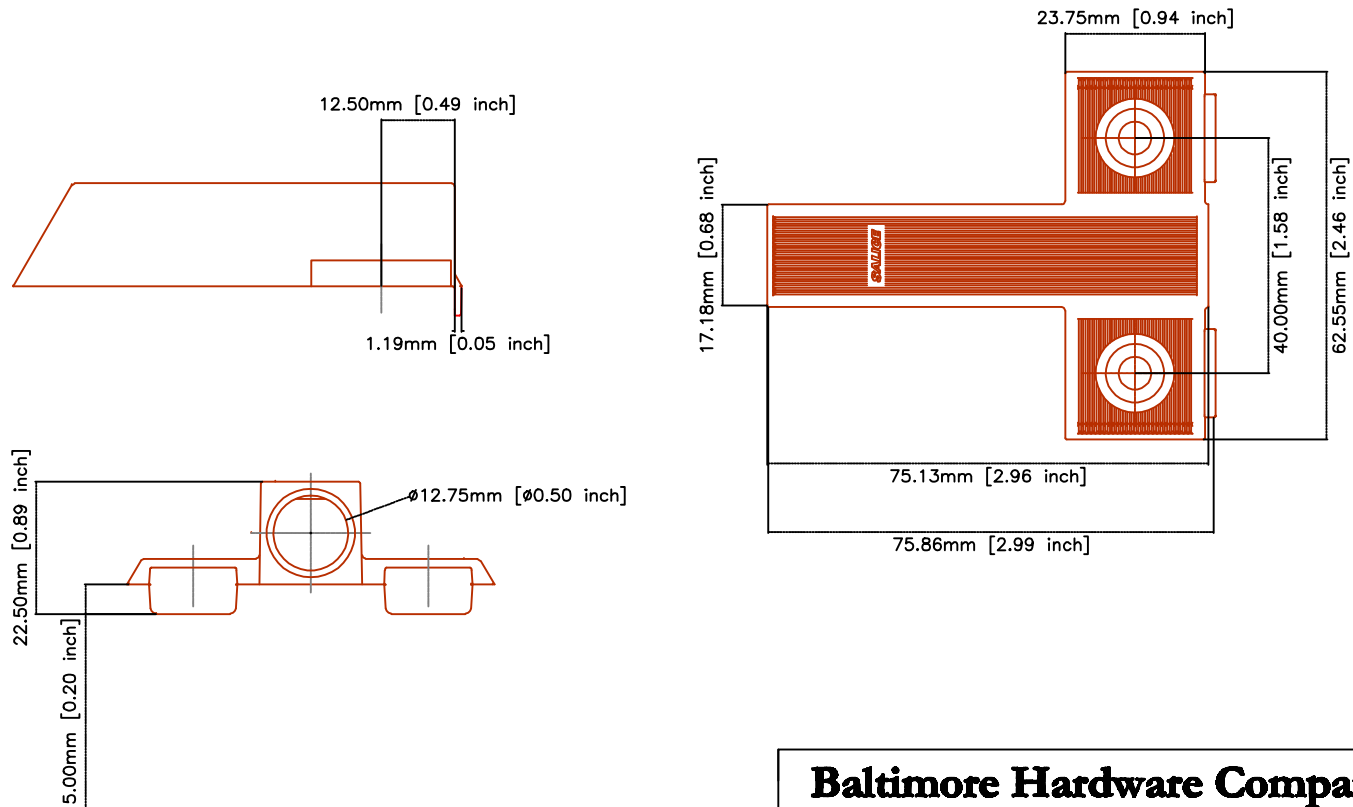

Salice Smove Frame Adapter For 200 Series

Baltimore Hardware Company

Salice Part # D066SNQN & D066SNBN

Salice Smove Frame Adapter For 200 Series