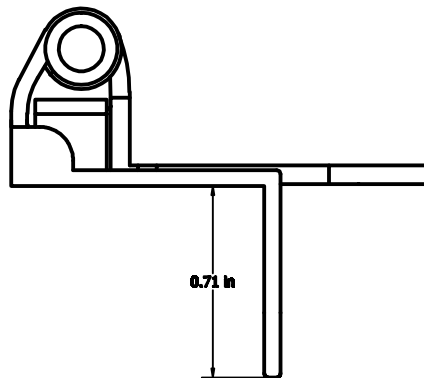

#3302 Semi-Concealed Hinge, 1/2" Overlay Hinge

Hinge features spring loaded, self closing mechanism.

Item # and Description #3302 Semi-Concealed Hinge, 1/2" Overlay Hinge	Baltimore Hardware Company 8901 Kelso Drive Baltimore, MD 21221	
Notes Includes 3 pcs #6 Flat Head & 2 pcs #8 Oval Head Screws	Date 02/07/07	Scale 3:1
		Weight 0.264 lbs