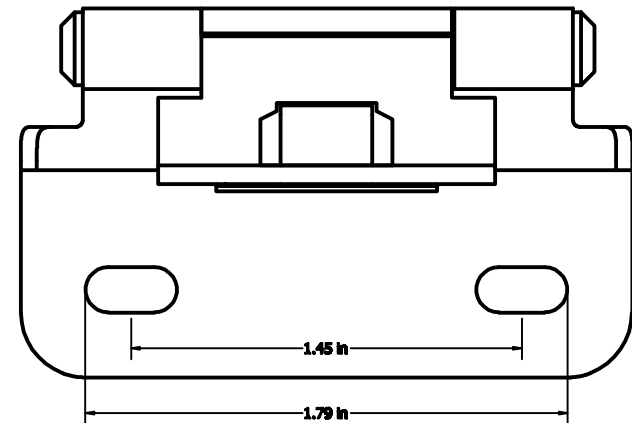

#3302 Semi-Concealed Hinge, 1/2" Overlay Hinge

Hinge features spring loaded, self closing mechanism.

Item # and Description #3302 Semi-Concealed Hinge, 1/2" Overlay Hinge	Baltimore Hardware Company 8901 Kelso Drive Baltimore, MD 21221	
Notes Includes 3 pcs #6 Flat Head & 2 pcs #8 Oval Head Screws	Date 02/07/07	Scale 3:1
		Weight 0.264 lbs