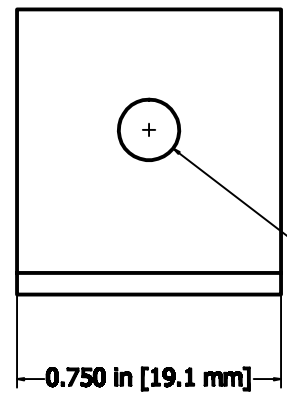

#921 Right Angle Brace
3/4" Wide x 3/4" x 3/4"
16 Gauge

Part and Stock #	#921 Right Angle Brace
Size	3/4" Wide x 3/4" x 3/4", 16 Gauge

Baltimore Hardware Company	
8901 Keleo Drive	
Baltimore, MD 21221	
DATE	REV