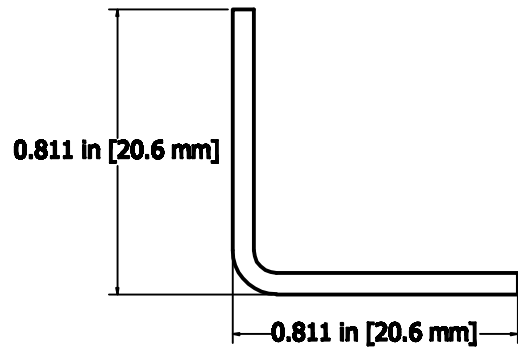

#921 Right Angle Brace
3/4" Wide x 3/4" x 3/4"
16 Gauge

Part and Stock #	#921 Right Angle Brace
Size	3/4" Wide x 3/4" x 3/4", 16 Gauge

Baltimore Hardware Company	
8901 Keleo Drive	
Baltimore, MD 21221	
DATE	REV