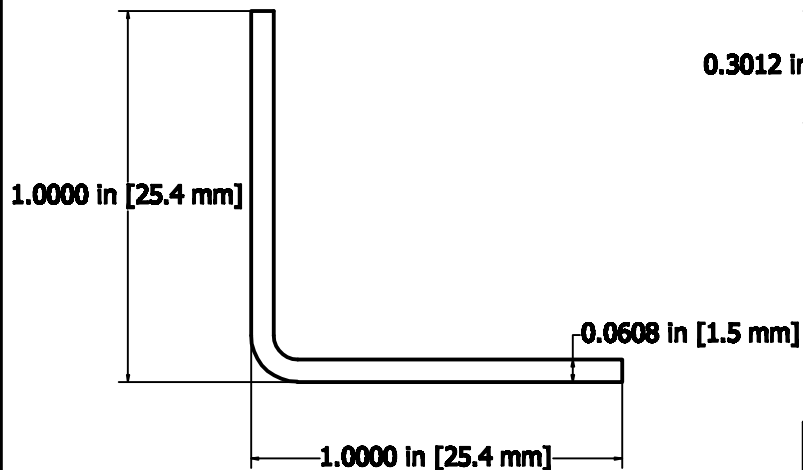

#967 Right Angle Brace 1" x 1" x 1", 16 Gauge

Part # and Description #967 Right Angle Brace	Baltimore Hardware Company 8901 Kelso Drive Baltimore, MD 21221
Size 1" x 1" x 1", 16 Gauge	
Date 04/25/07 Part 54 Weight 0.061 lb	