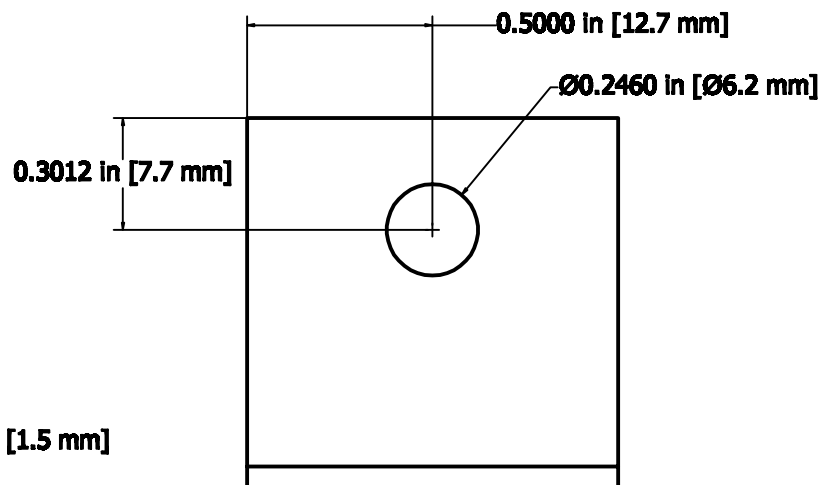

#967 Right Angle Brace 1" x 1" x 1", 16 Gauge

Part # and Description #967 Right Angle Brace	Baltimore Hardware Company 8901 Kelso Drive Baltimore, MD 21221
Size 1" x 1" x 1", 16 Gauge	
Date 04/25/07 Part 54 Weight 0.061 lb	