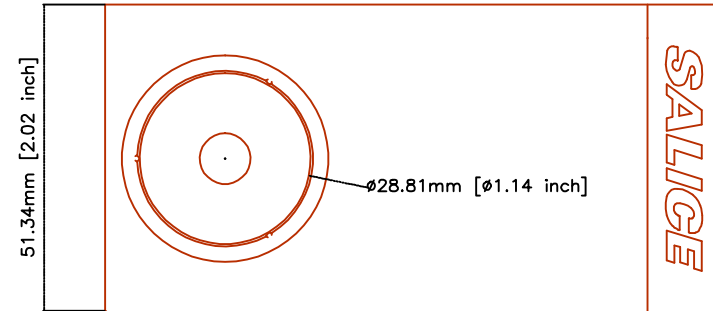

# Salice Adhesive D008 Adapter; Euro Cabinet

**Baltimore Hardware Company**

**Salice Part # D087SNQ & D087SNB**

**Salice Adhesive D008 Adapter; Euro Cabinet**