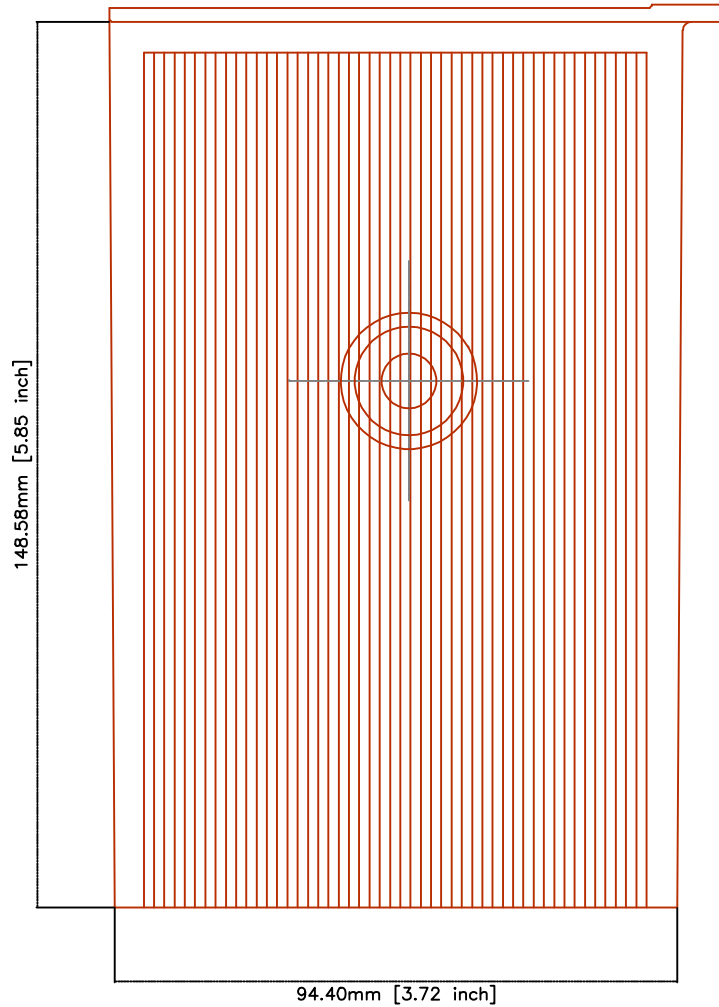

# Salice Adhesive D008 Adapter; Euro Cabinet

**Baltimore Hardware Company**

**Salice Part # D087SNQ & D087SNB**

**Salice Adhesive D008 Adapter; Euro Cabinet**